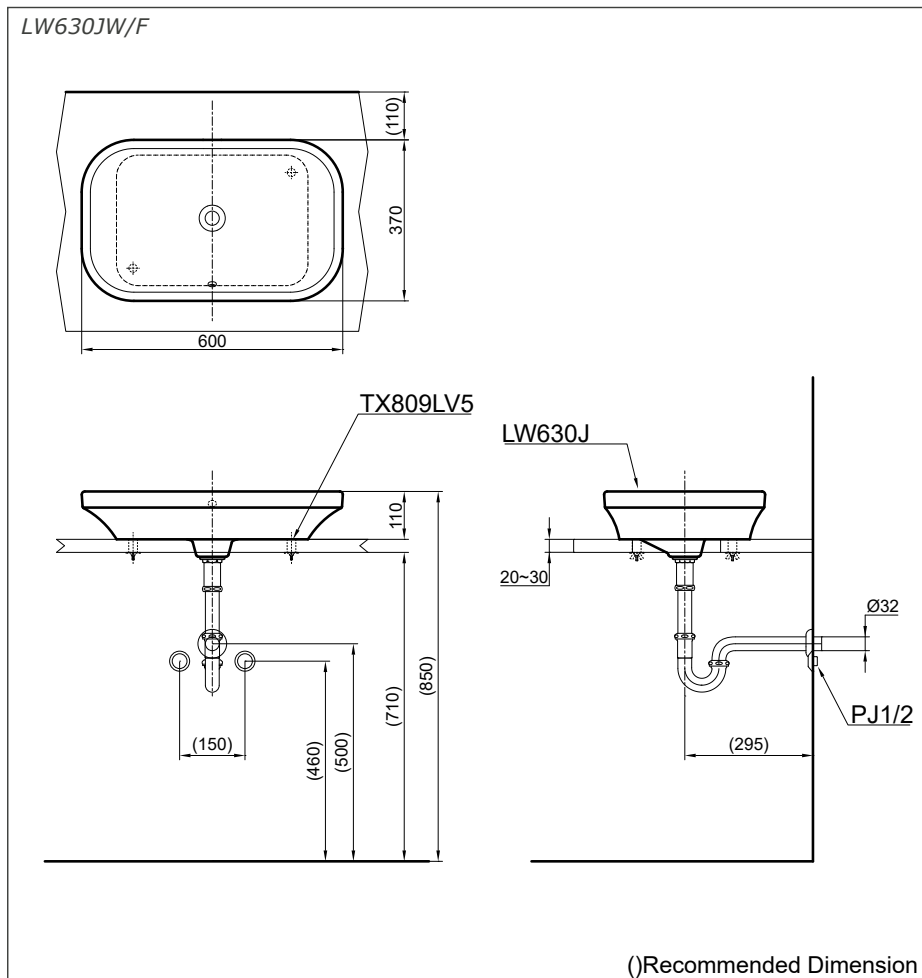

Colors

White

Please consult a TOTO representative for details